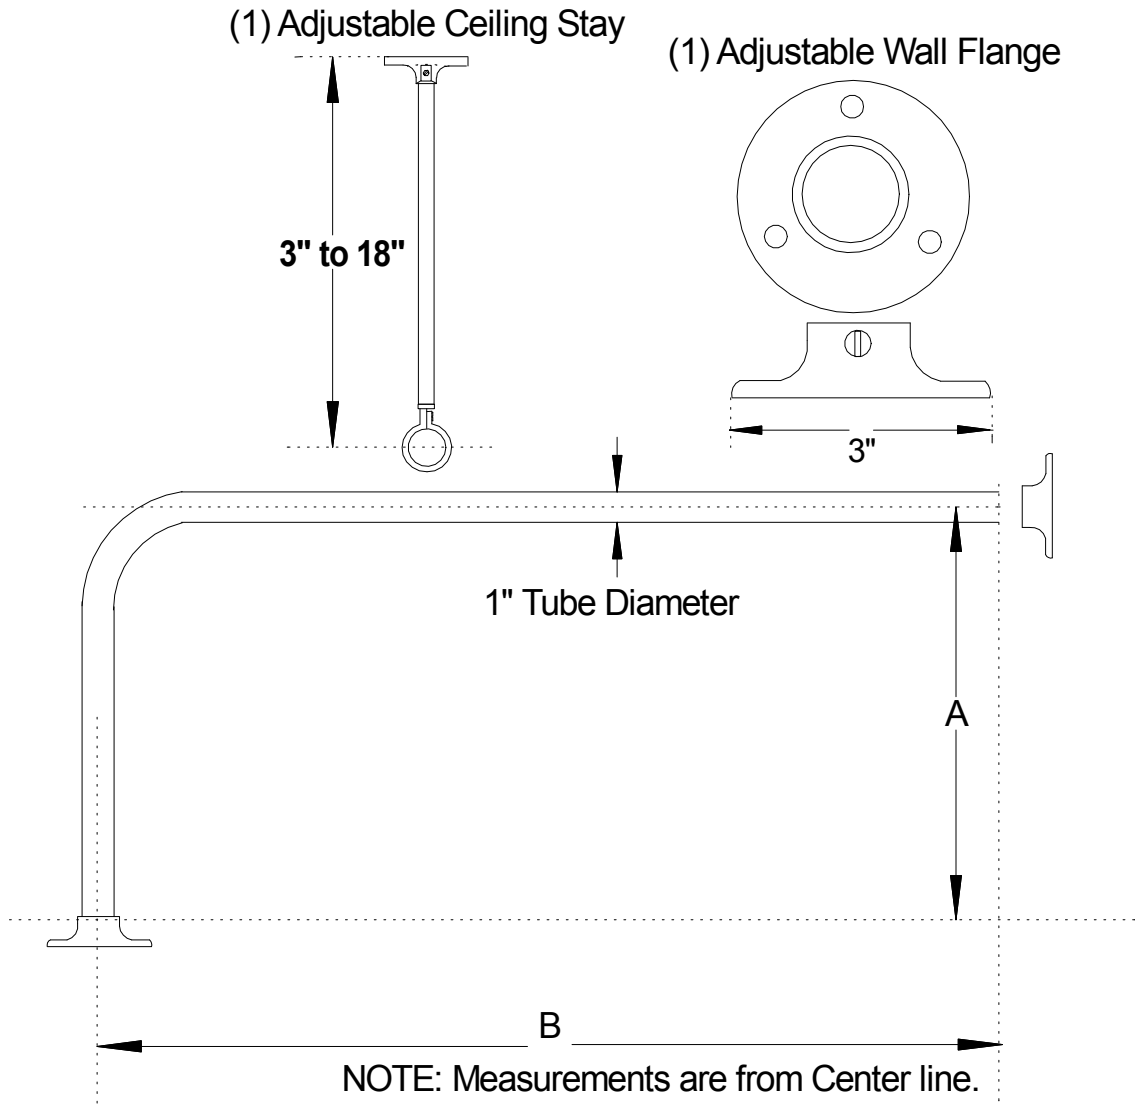

### CR-2 Technical Sheet

Model	Dim (A)	DIM (B)	Ceiling Stay
CR/23030	30	30	NO
CR/23036	30	36	NO
CR/23636	36	36	NO
CR/24224	24	42	YES